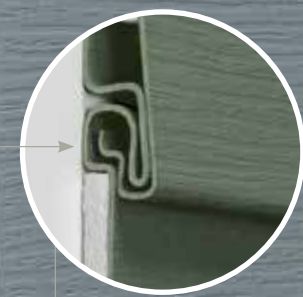

Emulates the look and feel of real wood.

Lightweight

12-foot panels are easy to handle and transport and allow for one person installation.

Fits all Standard 3/4" Accessories

You have full access to the broadest array of trim available.

Single 7" Exposure

Wide, flat face recreates the classic look of real wood siding.

Secure Lock

Post-formed positive lock with RigidForm technology and rollover nail hem.

Reinforced Foam Backer

Combined with an extra thick panel to create rigidity and durability you'd expect from a hardboard cladding.