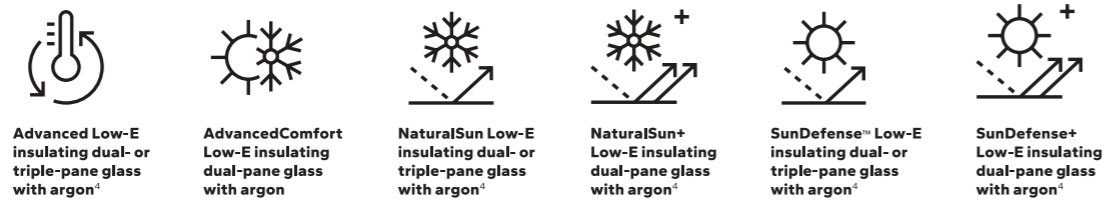

GLASS

InsulShield® Low-E Glass³