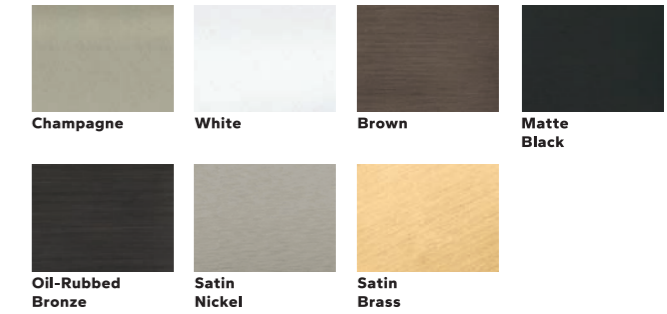

COLORS & FINISHES

Wood Types

Choose the wood species that best complements your project's interior.

Custom solutions:

Prefinished Pine Interior Colors

When you select pine, we can prefinish in your choice of a variety of paints and stains. Unfinished or primed and ready-to-paint are also available.

Extruded Aluminum-Clad Exterior Colors

Our low-maintenance EnduraClad® exterior finish resists chalking and fading. Take durability further with EnduraClad Plus protective finish, which meets the industry's highest exterior coating standard to defend against chalking and fading.*

Custom colors are also available.

* EnduraClad Plus protective finish is not available with all colors. See your local Pella sales representative for availability.

WINDOW HARDWARE

Classic Collection

Get a timeless look with authentic styles in classic finishes.

Finishes:

Essential Collection

Select from popular designs and finishes to suit every style.

Finishes:

PATIO DOOR HARDWARE

Classic Collection

Choose timeless pieces, created in collaboration with Baldwin® Hardware, for a look that will never go out of style.