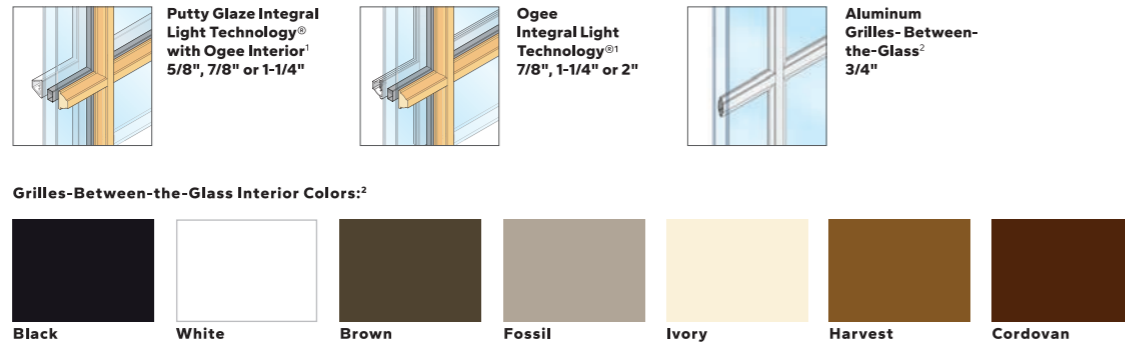

GRILLES

Grille Types Choose the look of true divided light, or make cleaning easier by selecting grilles-between-the-glass.