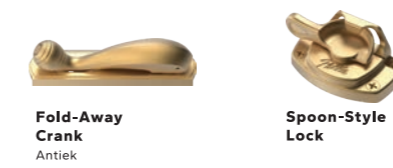

WINDOW HARDWARE

Classic Collection

Get a timeless look with authentic styles in classic finishes.