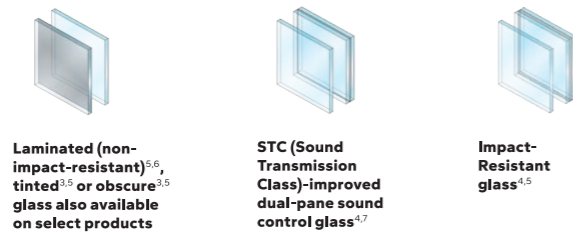

¹ Flush multi-slide handle is a Pella exclusive design.
² Flush multi-slide handle is not available in Champagne.

GRILLES

Grille Types Choose the look of true divided light, or make cleaning easier by selecting grilles-between-the-glass.

GLASS

InsulShield® Low-E Glass³

Additional Glass Options

SCREENS⁸

Rolscreen® Rolscreen soft-closing retractable screens roll out of sight when not in use. Available on casement windows.

Integrated Rolscreen® A concealed retractable screen that moves seamlessly with the sash of a single- or double-hung window—appearing when you open the window and rolling out of sight when you close it.