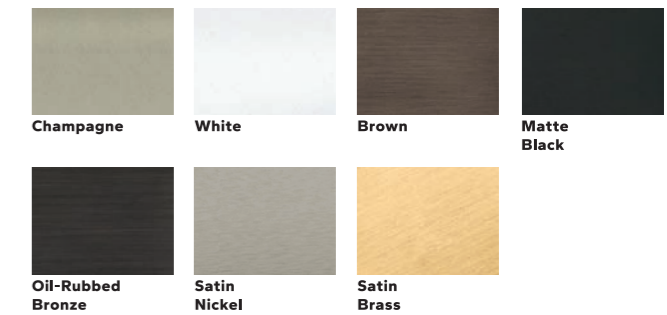

COLORS & FINISHES

Wood Types

Choose the wood species that best complements your project's interior.

Custom solutions:

Prefinished Pine Interior Colors

When you select pine, we can prefinish in your choice of a variety of paints and stains. Unfinished or primed and ready-to-paint are also available.

Custom colors are also available.

* EnduraClad Plus protective finish is not available with all colors. See your local Pella sales representative for availability.

WINDOW HARDWARE

Classic Collection

Get a timeless look with authentic styles in classic finishes.

Finishes:

Essential Collection

Select from popular designs and finishes to suit every style.

Finishes:

PATIO DOOR HARDWARE

Classic Collection

Choose timeless pieces, created in collaboration with Baldwin® Hardware, for a look that will never go out of style.

BALDWIN

Finishes:

Essential Collection

Elevate your style and transform your home with elegant selections.

Finishes:

Additional hardware collections available. See your local Pella sales rep for more options.