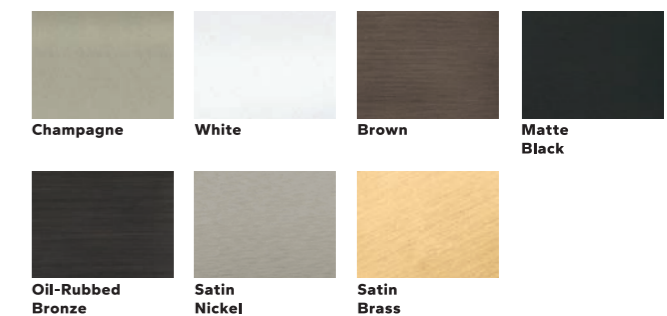

COLORS & FINISHES

Wood Types

Choose the wood species that best complements your project's interior.

Custom solutions:

Prefinished Pine Interior Colors

When you select pine, we can prefinish in your choice of a variety of paints and stains. Unfinished or primed and ready-to-paint are also available.

Custom colors are also available.

* EnduraClad Plus protective finish is not available with all colors. See your local Pella sales representative for availability.

WINDOW HARDWARE

Classic Collection

Get a timeless look with authentic styles in classic finishes.

Finishes:

Essential Collection

Select from popular designs and finishes to suit every style.

Finishes:

PATIO DOOR HARDWARE

Classic Collection

Choose timeless pieces, created in collaboration with Baldwin® Hardware, for a look that will never go out of style.

BALDWIN

Finishes:

Essential Collection

Elevate your style and transform your home with elegant selections.

Finishes:

Additional hardware collections available. See your local Pella sales rep for more options.